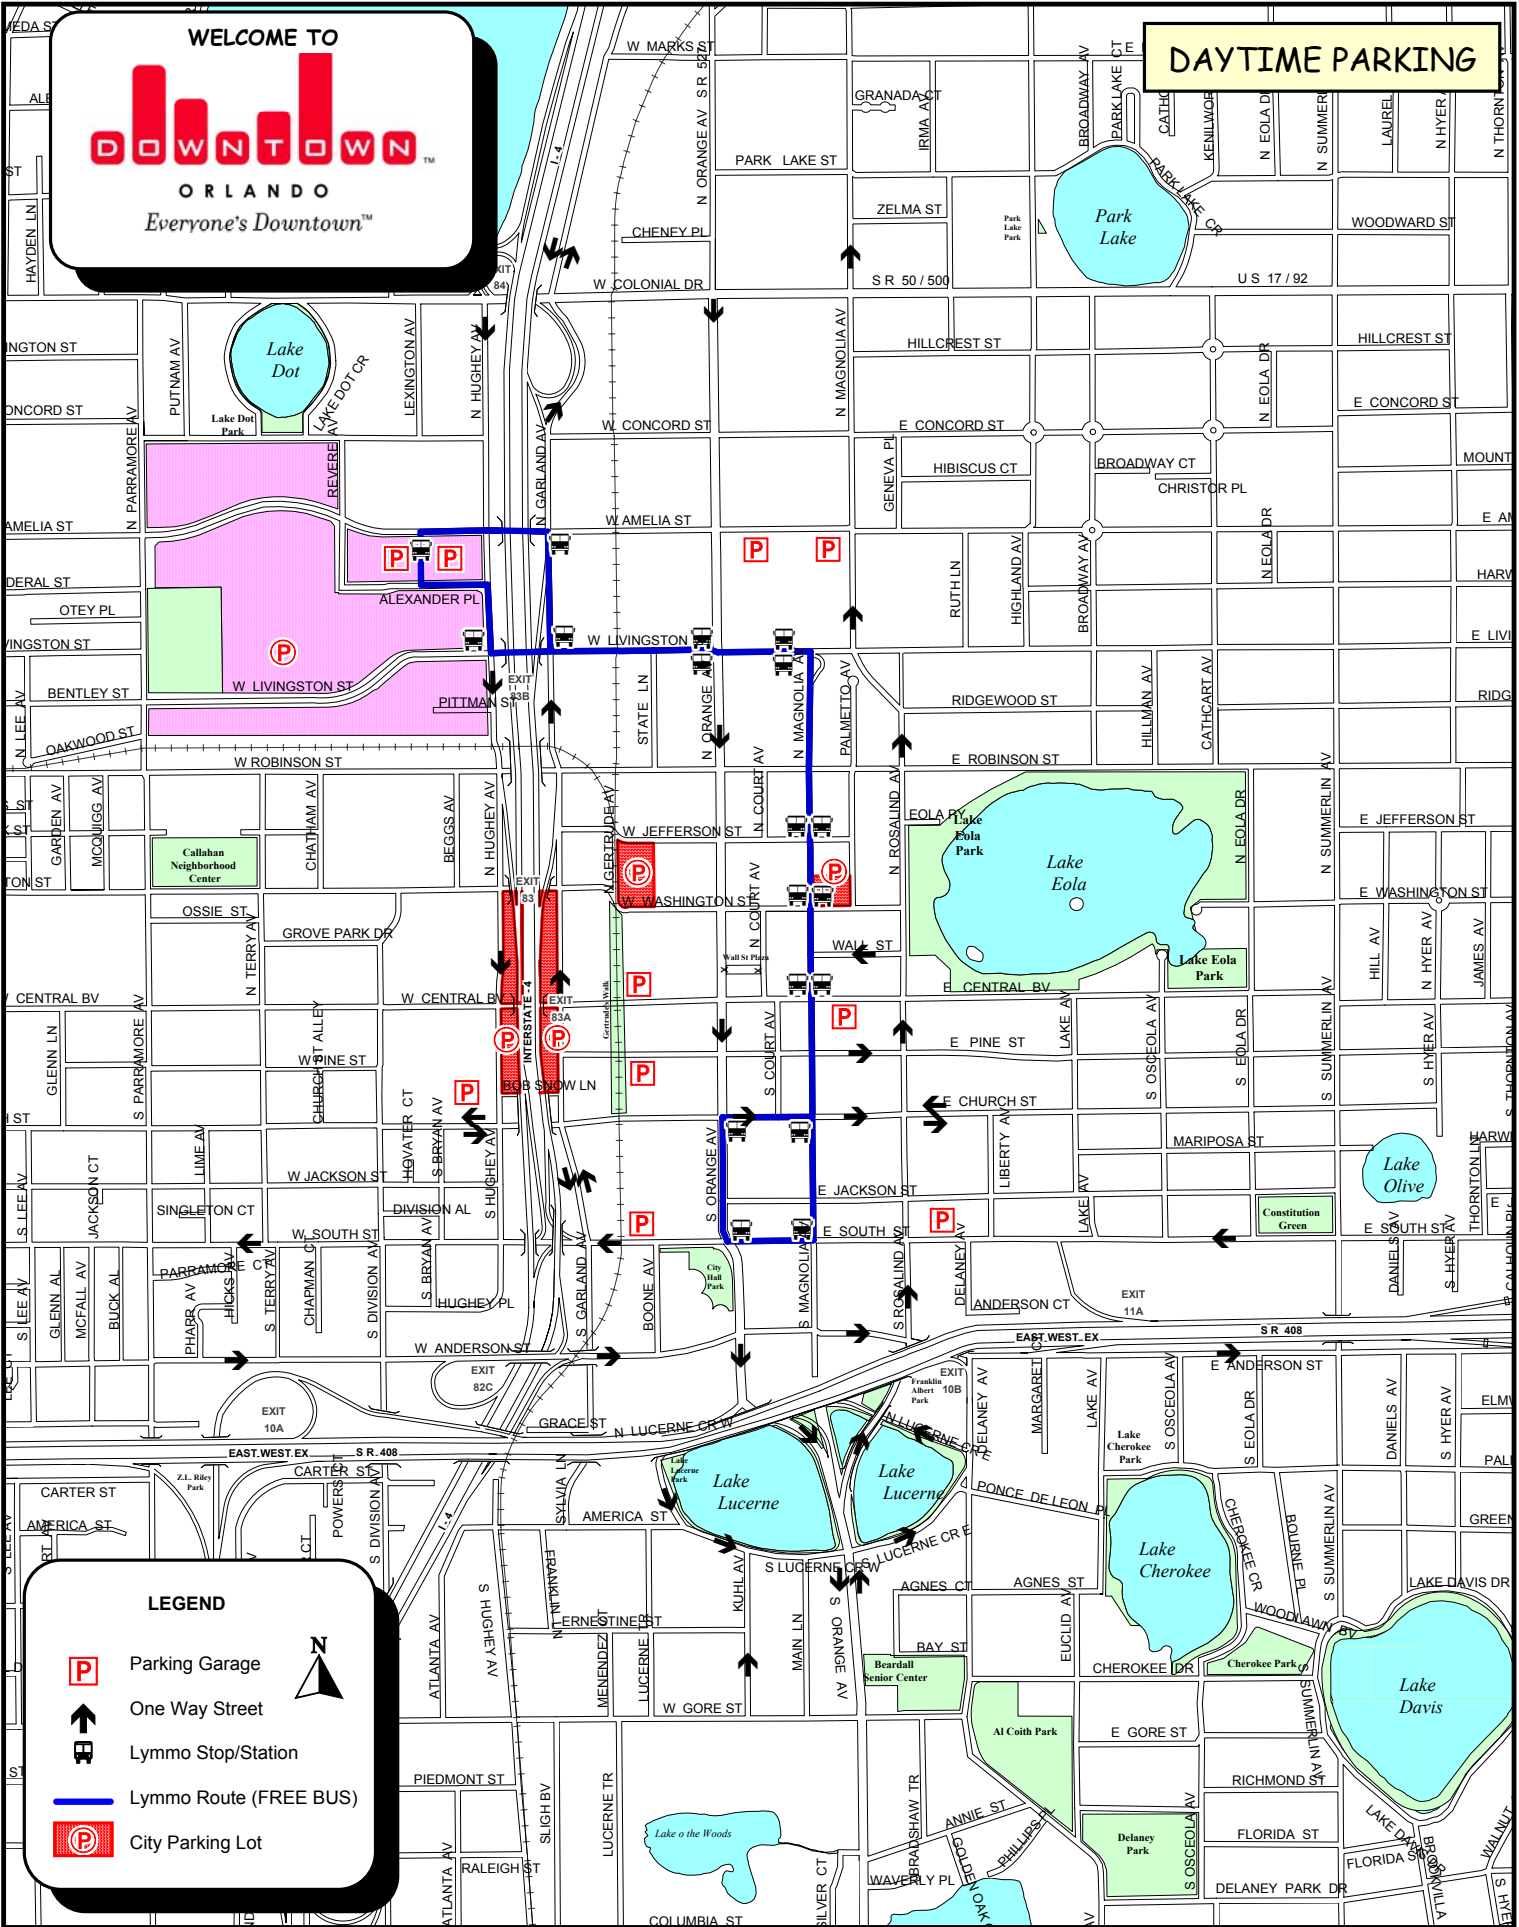

**WELCOME TO**  
**DOWNTOWN**  
 ORLANDO  
*Everyone's Downtown™*

**DAYTIME PARKING**

**LEGEND**

- Parking Garage
- One Way Street
- Lymmo Stop/Station
- Lymmo Route (FREE BUS)
- City Parking Lot